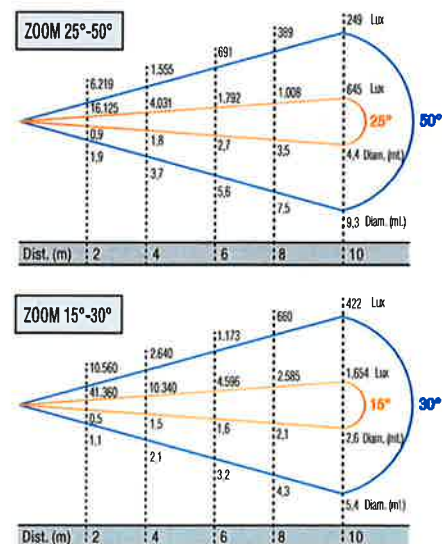

DIMENSIONS (mm) & WEIGHT

Preliminary datasheet. Spotlight reserve the right to change specifications without prior notice. All Rights Reserved.