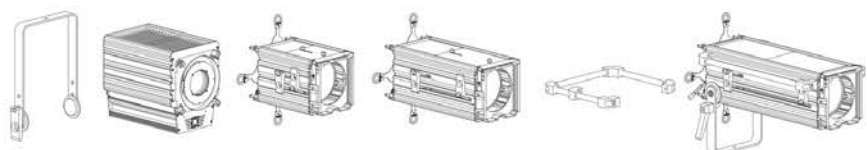

Zoom modular optics Ottiche zoom modulari

for 250W and 450W Profiles and Followspots

per Sagomatori e Segui persone 250W e 450W