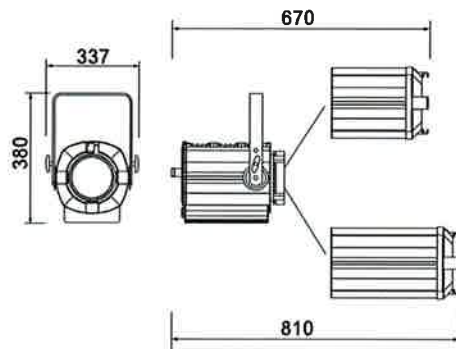

DIMENSIONS (mm) & WEIGHT

Preliminary datasheet. Spotlight reserve the right to change specifications without prior notice. All Rights Reserved.